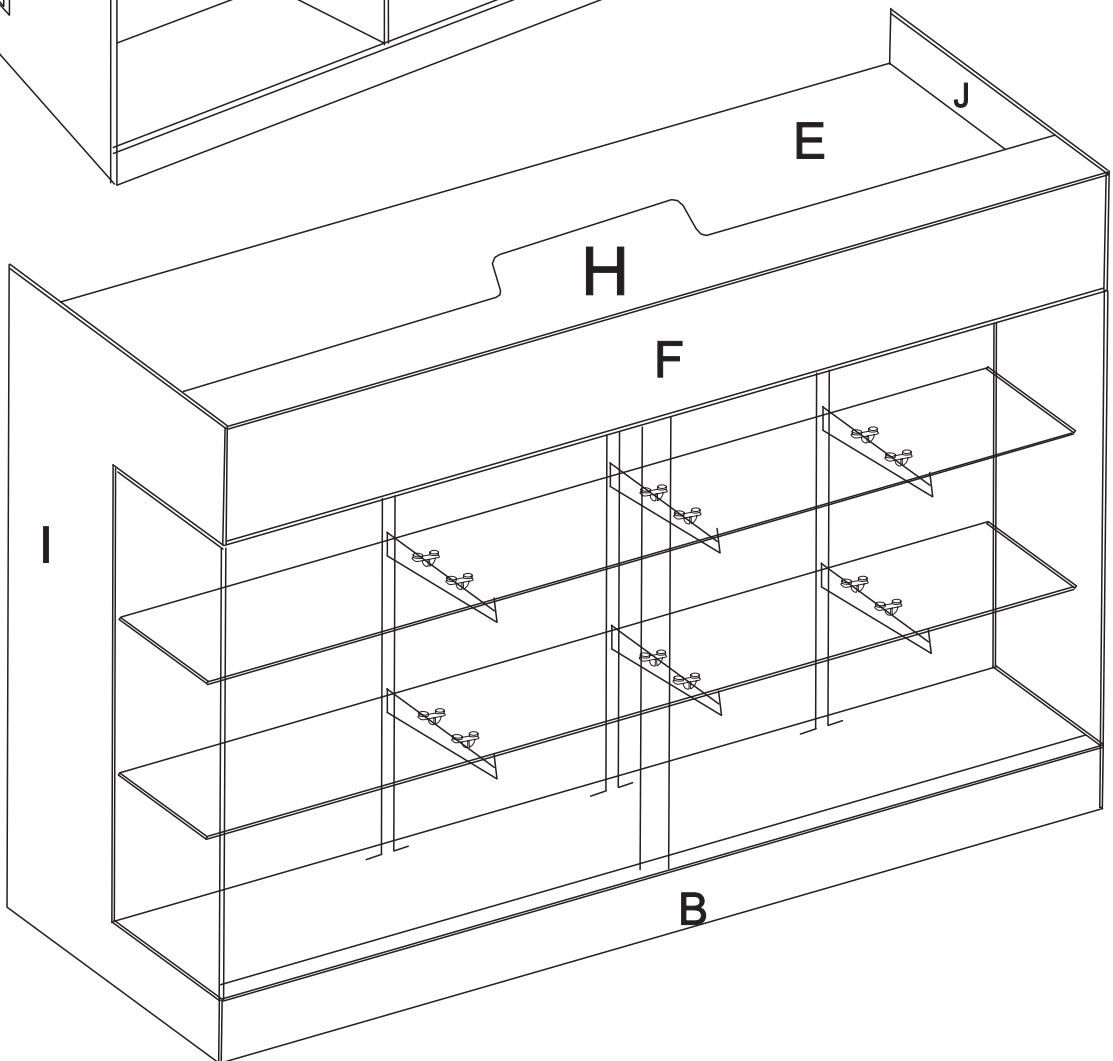

NOTE: It is recommended that two persons assemble this unit.

ASSEMBLY INSTRUCTIONS

A SET OF MINI PUCK LIGHT WITH SWITCH

(1)

(2)

(3)

(3-1)

(3-2)

2

3

Fasten panels together and make sure all cams are locked.

4

Fasten panels together and make sure all cams are locked.

5

Fasten panels together and make sure all cams are locked.

6