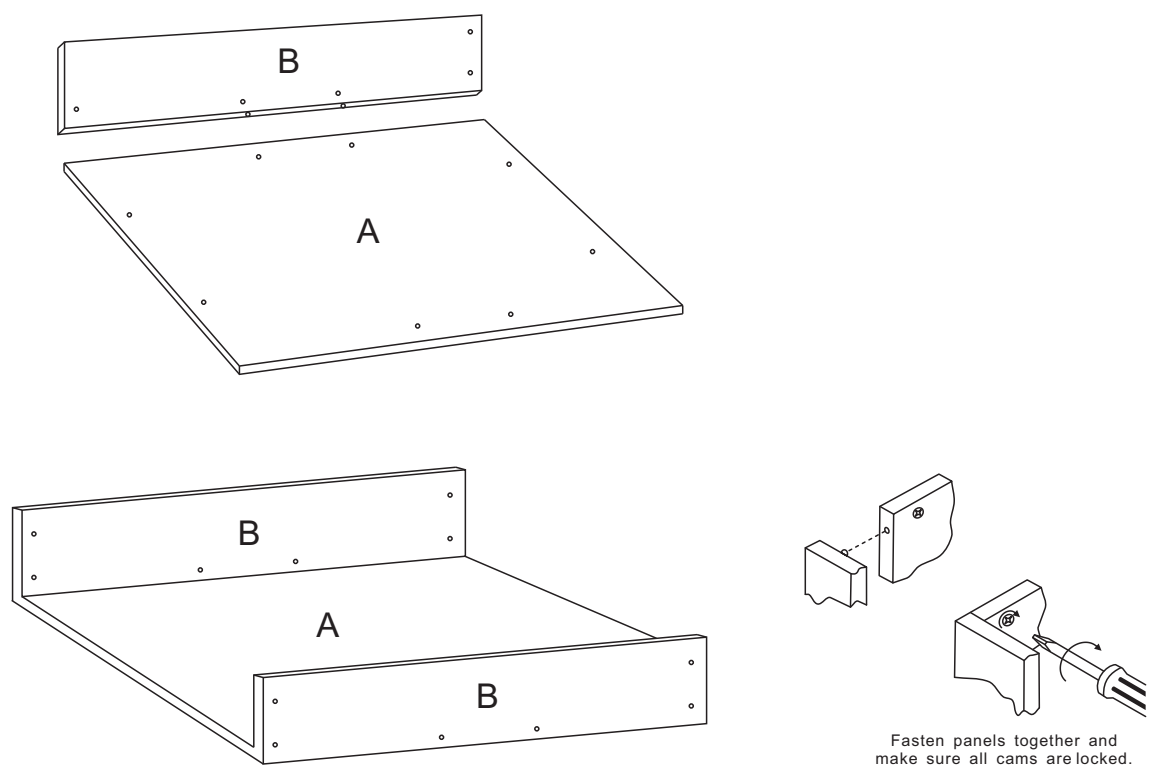

NOTE: It is recommended that two persons assemble this unit.

ASSEMBLY INSTRUCTIONS

A SET OF MINI PUCK LIGHT WITH SWITCH

(1)

(2)

(3)

(3-1)

(3-2)

2

3

Fasten panels together and make sure all cams are locked.

4

Fasten panels together and make sure all cams are locked.

5

Fasten panels together and make sure all cams are locked.

6