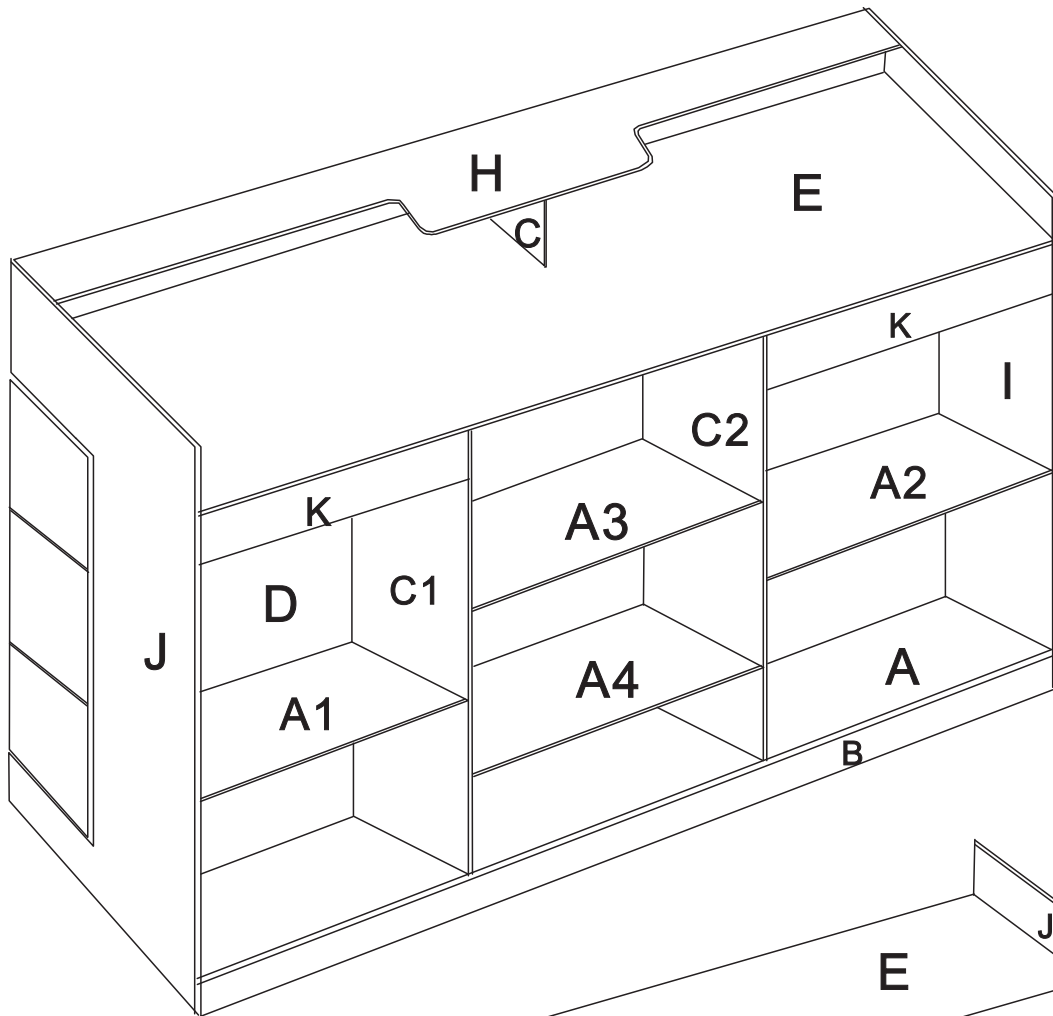

NOTE: It is recommended that two persons assemble this unit.

ASSEMBLY INSTRUCTIONS

A SET OF MINI PUCK LIGHT WITH SWITCH

(1)

(2)

(3)

(3-1)

(3-2)

(4)

(5)

(6)

(7)

(8)

(9)

TOOLS REQUIRED

1