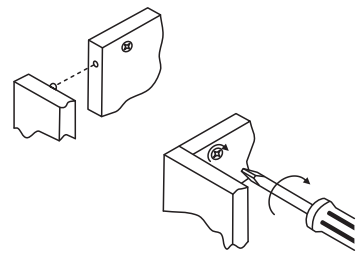

NOTE: It is recommended that two persons assemble this unit.

ASSEMBLY INSTRUCTIONS

A SET OF MINI PUCK LIGHT WITH SWITCH

(1)

(2)

(3)

(3-1)

(3-2)

(4)

(5)

(6)

(7)

(8)

(9)

TOOLS REQUIRED

1

2

3

Fasten panels together and make sure all cams are locked.

4

Fasten panels together and make sure all cams are locked.

5

Fasten panels together and make sure all cams are locked.

6