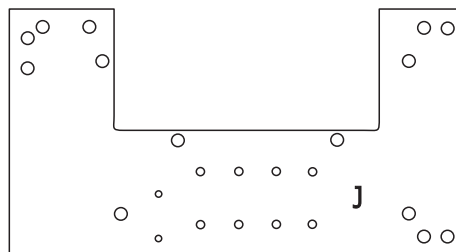

NOTE: It is recommended that two persons assemble this unit.

ASSEMBLY INSTRUCTIONS

A SET OF MINI PUCK LIGHT WITH SWITCH

(1)

(2)

(3)

(3-1)

(3-2)

(4)

(5)

(6)

(7)

(8)

(9)

TOOLS REQUIRED

1