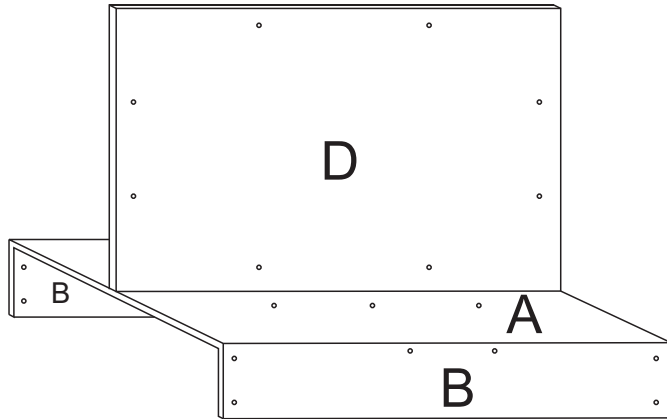

3

Fasten panels together and make sure all cams are locked.

4