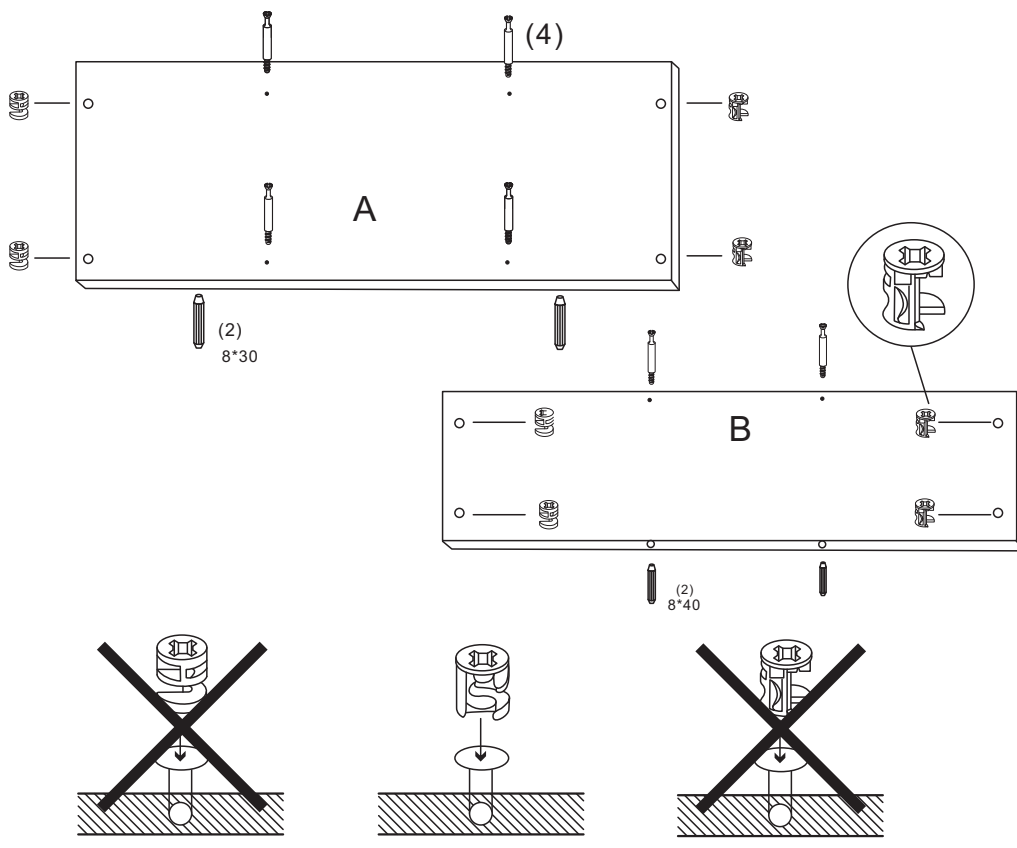

NOTE: It is recommended that two persons assemble this unit.

ASSEMBLY INSTRUCTIONS

A SET OF MINI PUCK LIGHT WITH SWITCH

(1)

(2)

(3)

(3-1)

(3-2)

(4)

(5)

(6)

(7)

(8)

(9)

TOOLS REQUIRED

1

2

3

Fasten panels together and make sure all cams are locked.

4

Fasten panels together and make sure all cams are locked.

5

Fasten panels together and make sure all cams are locked.

6

Fasten panels together and make sure all cams are locked.

7

Fasten panels together and make sure all cams are locked.

8

Fasten panels together and make sure all cams are locked.

9

Fasten panels together and make sure all cams are locked.