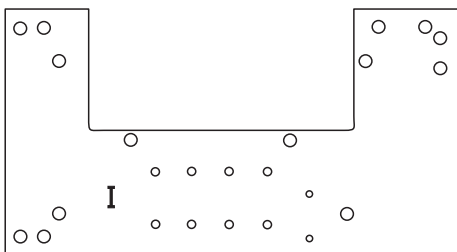

NOTE: It is recommended that two persons assemble this unit.

ASSEMBLY INSTRUCTIONS

A SET OF MINI PUCK LIGHT WITH SWITCH

(1)

(2)

(3)

(3-1)

(3-2)

(4)

(5)

(6)

(7)

(8)

(9)

TOOLS REQUIRED

1